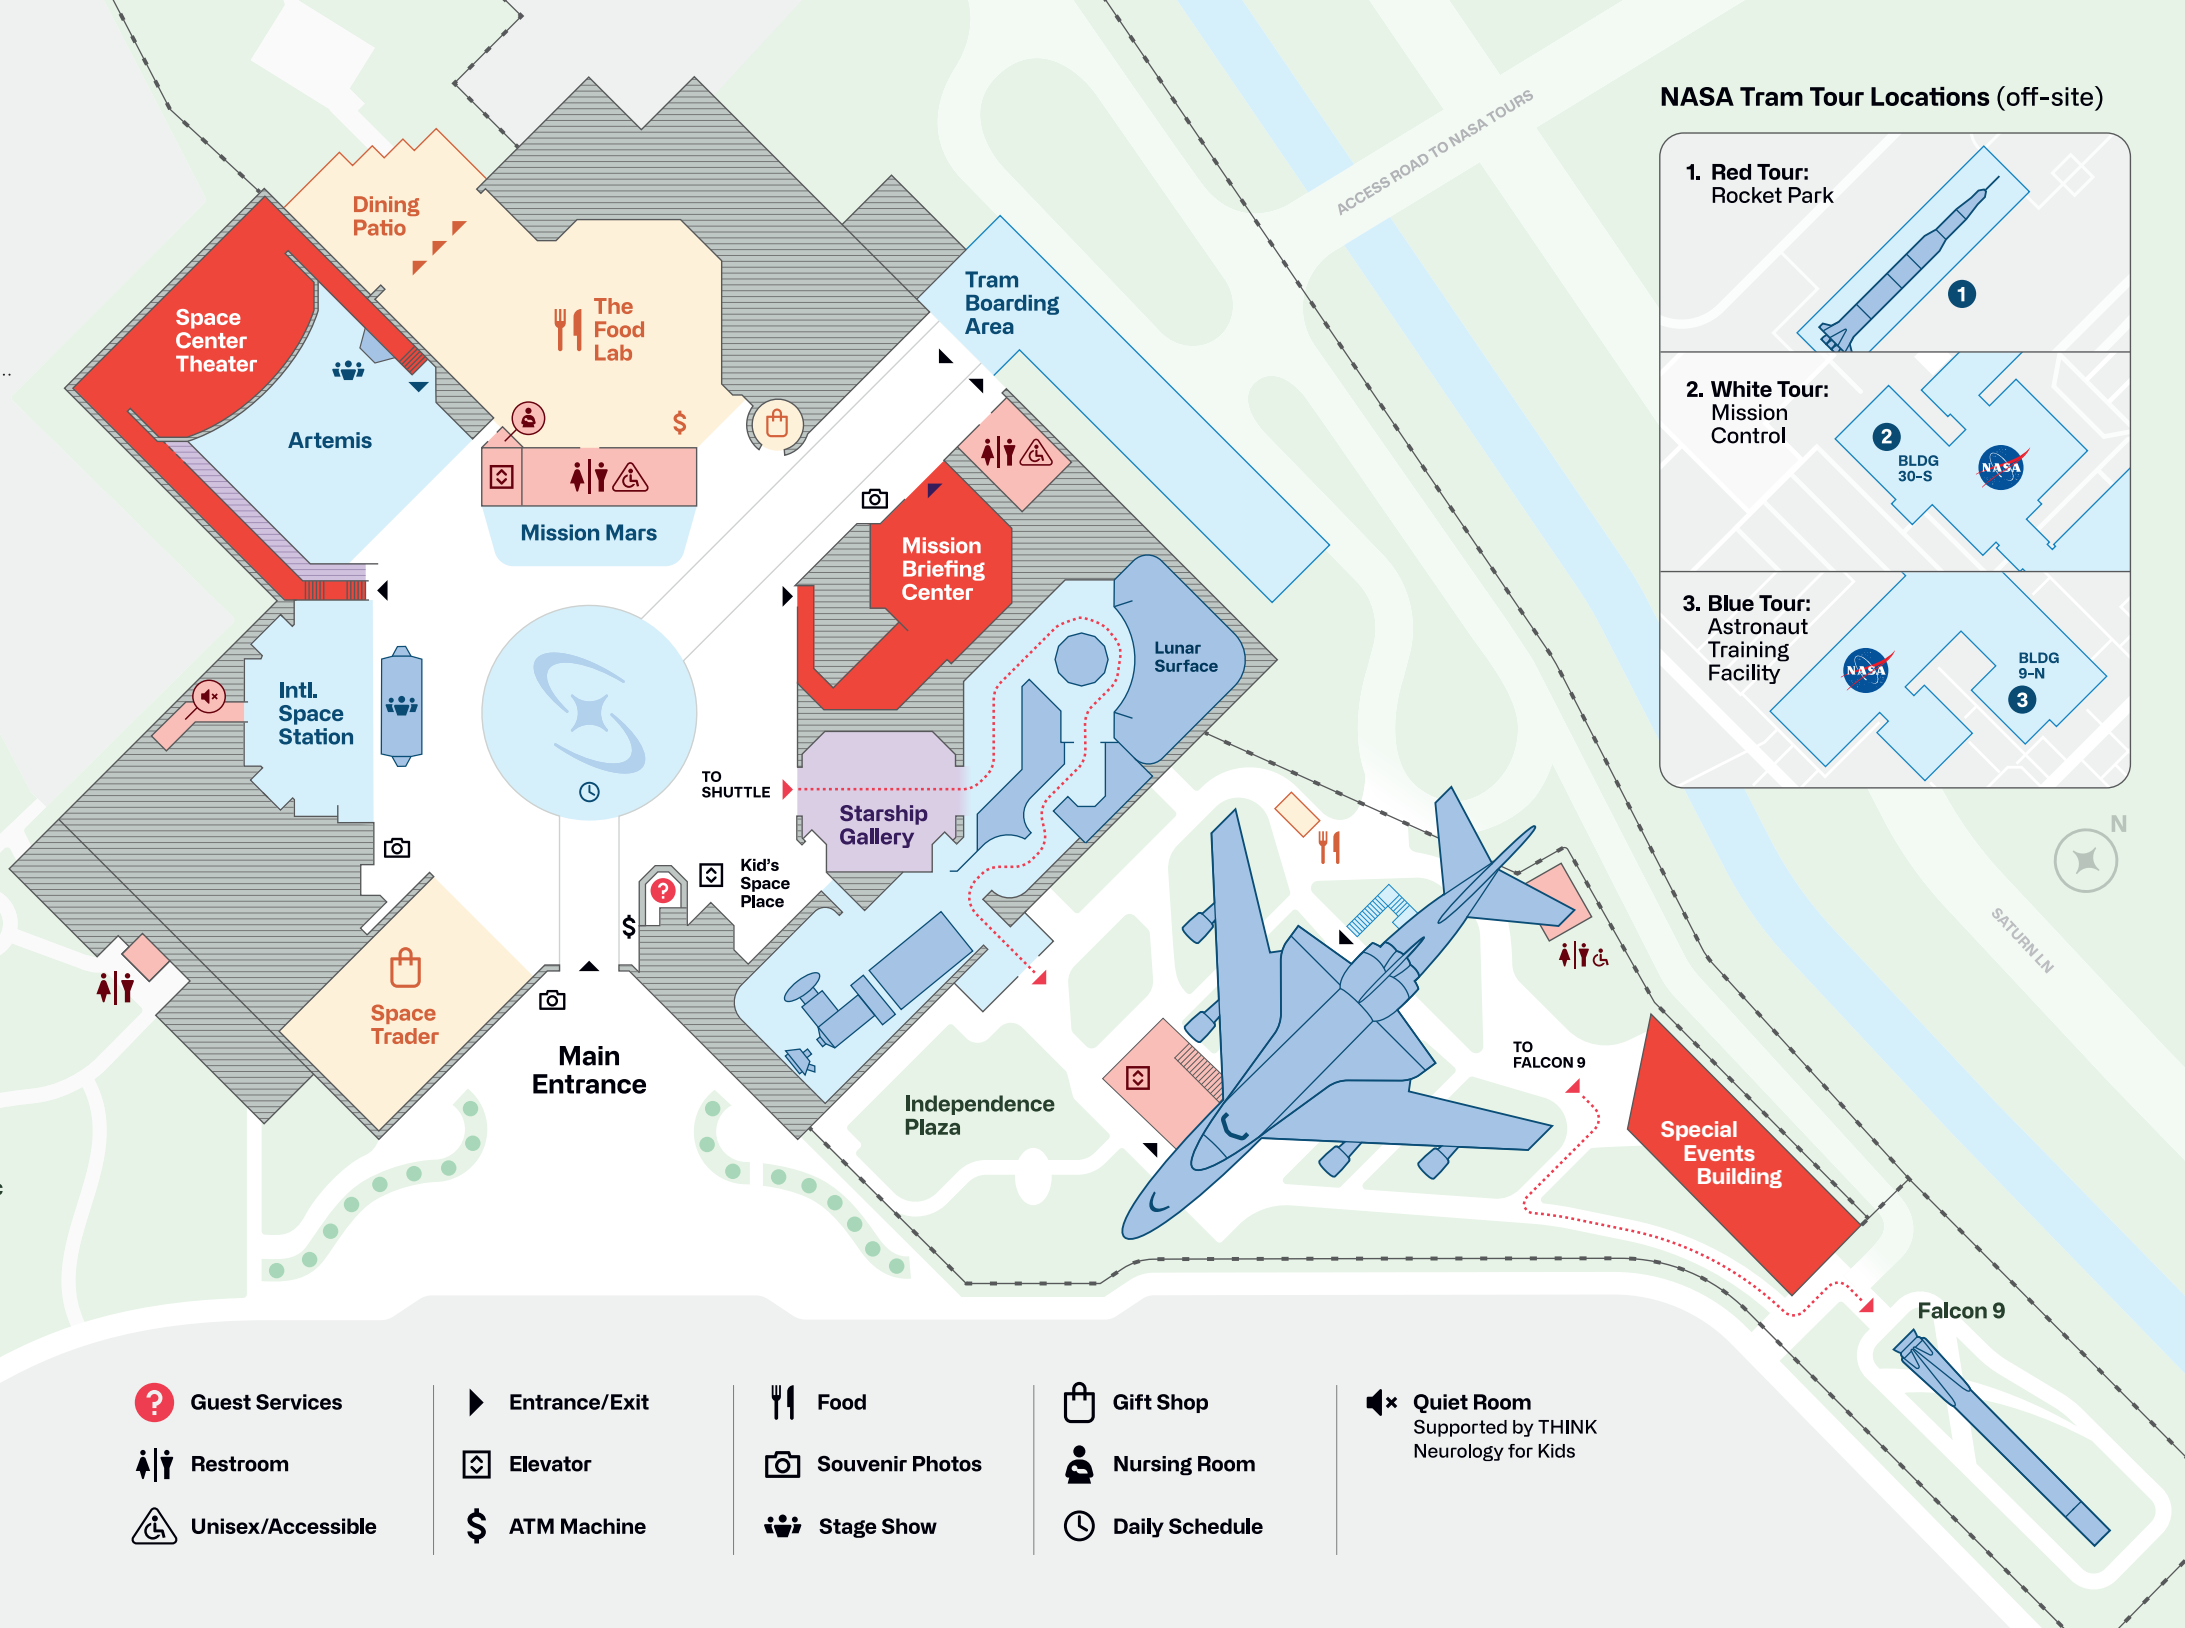

Moon 2 Mars Conference

Presented by **wellby** FINANCIAL

03/20

- Space Center Theater
- Mission Briefing Center
- Special Events Building

NASA Tram Tour Locations (off-site)

1. Red Tour: Rocket Park

2. White Tour: Mission Control

3. Blue Tour: Astronaut Training Facility

- Guest Services
- Restroom
- Unisex/Accessible

- Entrance/Exit
- Elevator
- ATM Machine

- Food
- Souvenir Photos
- Stage Show

- Gift Shop
- Nursing Room
- Daily Schedule