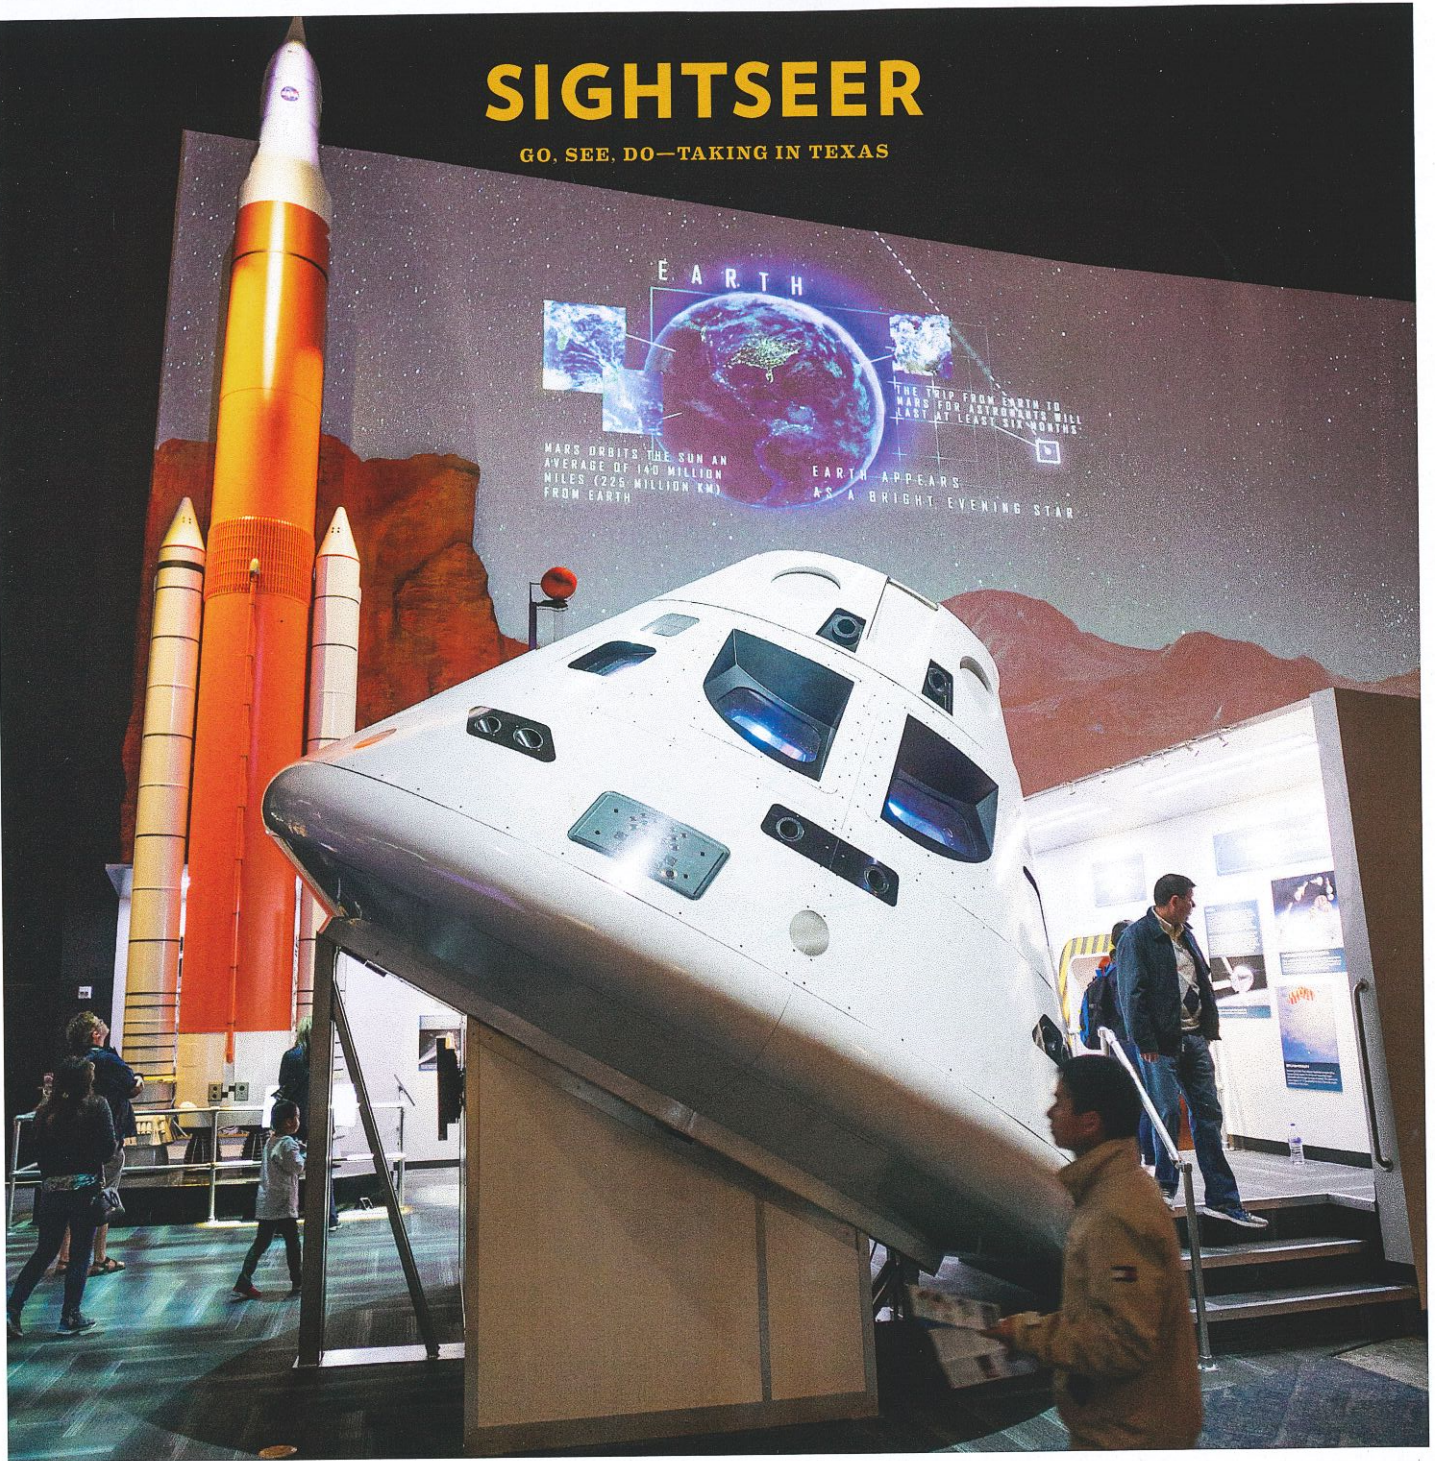

SIGHTSEER

GO, SEE, DO—TAKING IN TEXAS

WHAT: MISSION MARS WHERE: SPACE CENTER HOUSTON WHEN: OPEN DAILY EXCEPT CHRISTMAS

Mission Mars

Debuting in Space Center Houston's 25th anniversary year, *Mission Mars* explores the science of the red planet and NASA's efforts to send humans there in the 2030s.

Amateur astronomers can easily spot the twinkling reddish dot of Mars under dark skies. But traveling to the red planet is worlds more complicated. Immerse yourself in NASA's effort to send humans into deep space at *Mission Mars*, the newest permanent exhibit at Space Center Houston. Highlights include a five-story, high-definition video screen depicting a Mars landscape; a full-scale Orion research model showing astronauts' living and working conditions; an Orion simulator with footage from a test launch; and a 45-foot, one-eighth scale model of the Space Launch System, which portrays NASA's ongoing development of the most powerful rocket ever. www.spacecenter.org.